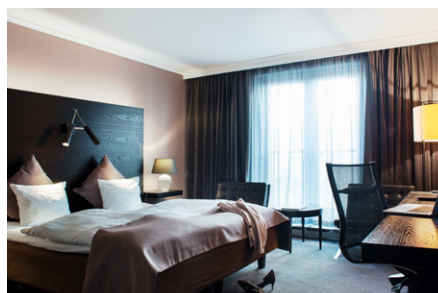

Skt. Annæ Plads 21 | DK-1250 København
Phone +45 33 13 34 00 | E-mail front@scandichotels.com
scandichotels.com/front

Scandic
FRONT