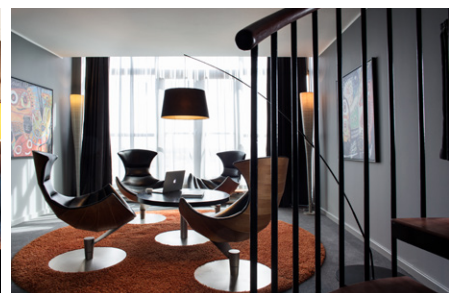

Skt. Annæ Plads 21 | DK-1250 København
Phone +45 33 13 34 00 | E-mail front@scandichotels.com
scandichotels.com/front

Scandic
FRONT